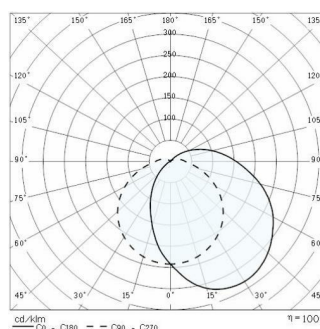

EKO+19 GRILL LED

Part number	3016506
Lampholder:	LED
Light Source:	LED
Wattage:	10 W
Finish:	GR-20 / Metallic grey / Glossy
Insulation class:	I
Degree of protection:	IP66
IK-J-xxIP:	IK07 2J xx5
CRI:	80
Kelvin:	3000
Optic:	ASYMMETRIC EXTRA WIDE REFLECTOR
Lightsource lumen output:	672 lm
Luminaire lumen output:	241 lm
L:	L80
B:	B10
Lifetime:	50000 h
Ta MIN luminaire:	-25°
Ta MAX luminaire:	40°

Description

- Wall and ceiling mounting luminaire for indoor and outdoor, comprising:
- Die-cast painted aluminium housing, ring and screens
 - Pressed glass diffuser, white painted inside
 - EPDM gasket
 - Diffuser stays securely hinged to the frame
 - No through wiring
 - Stainless steel locking screws
 - Photometric data measure according to UNI EN 13032-4 and IES LM-79-08

Photometric data

Technical drawings